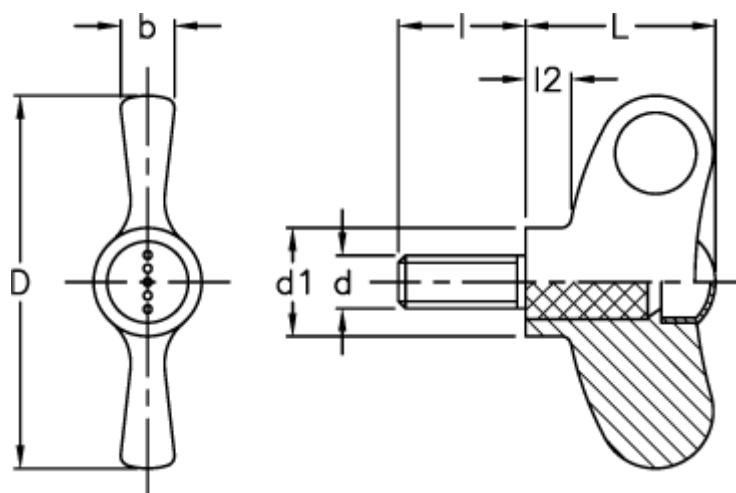

Article number: 23052235463

Description: E+G Wing screw  
EWN.48 p-M6x30-C3, grey cap

## Measures

b	= 7
D	= 47
d1	= 13.5
d 6g	= M6
l	= 30
L	= 24
l2	= 5.5